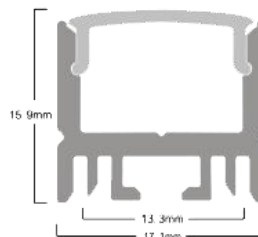

# PERFIL PARA SOBREPONER

Código: PA1615

End Caps Metallic mounting clips

Cover: PC/PMMA/Clear/Milky

• Installation method

PC Milky

Silver