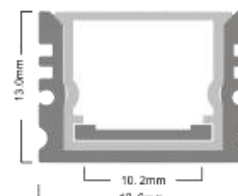

# PERFIL PARA SOBREPONER

Código: PA1813 IP65

End Caps Silicone end cap Metallic mounting clips

Cover: PC/Clear/Milky

• Installation method

Silver