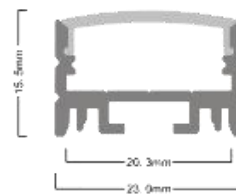

# PERFIL PARA SOBREPONER\*

Código: PA2316

• Installation method

End Caps

Metallic mounting clips

Metallic mounting clips

Cover: PC/PMMA/Clear/Milky

Silver