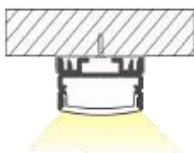

PERFIL PARA SOBREPONER*

Código: PA2316

• Installation method