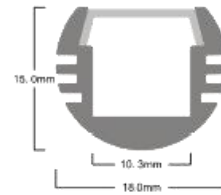

# PERFIL PARA SOBREPONER

Código: PAT1815

• Installation method

End Caps

Metallic mounting clips

Cover: PC/PMMA/Clear/Milky

Silver

PC Milky