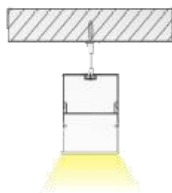

# PERFIL PARA SOBREPONER

Código: PA1813 IP65

End Caps Silicone end cap Metallic mounting clips

Cover: PC/Clear/Milky

• Installation method

Silver

## PERFIL PARA SOBREPONER

Código: PA4260

· Installation method

End Caps

Mounting Clips

Cover: PC/Clear/Milky

Silver