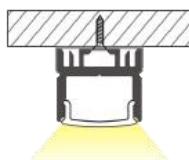

# PERFIL PARA SOBREPONER

Código: PA1615

End Caps Metallic mounting clips

Cover: PC/PMMA/Clear/Milky

• Installation method

PC Milky

Silver

# PERFIL PARA SOBREPONER

Código: PA1813 IP65

End Caps Silicone end cap Metallic mounting clips

Cover: PC/Clear/Milky

• Installation method

Silver