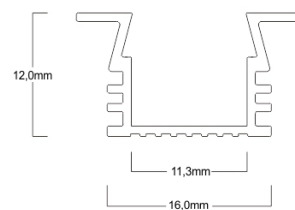

PERFIL PARA SOBREPONER*

Código: PA5055