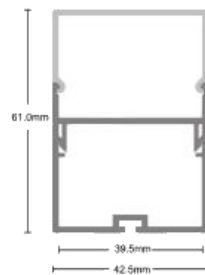

## PERFIL PARA SOBREPONER

Código: PA4260

· Installation method

End Caps

Mounting Clips

Cover: PC/Clear/Milky

Silver